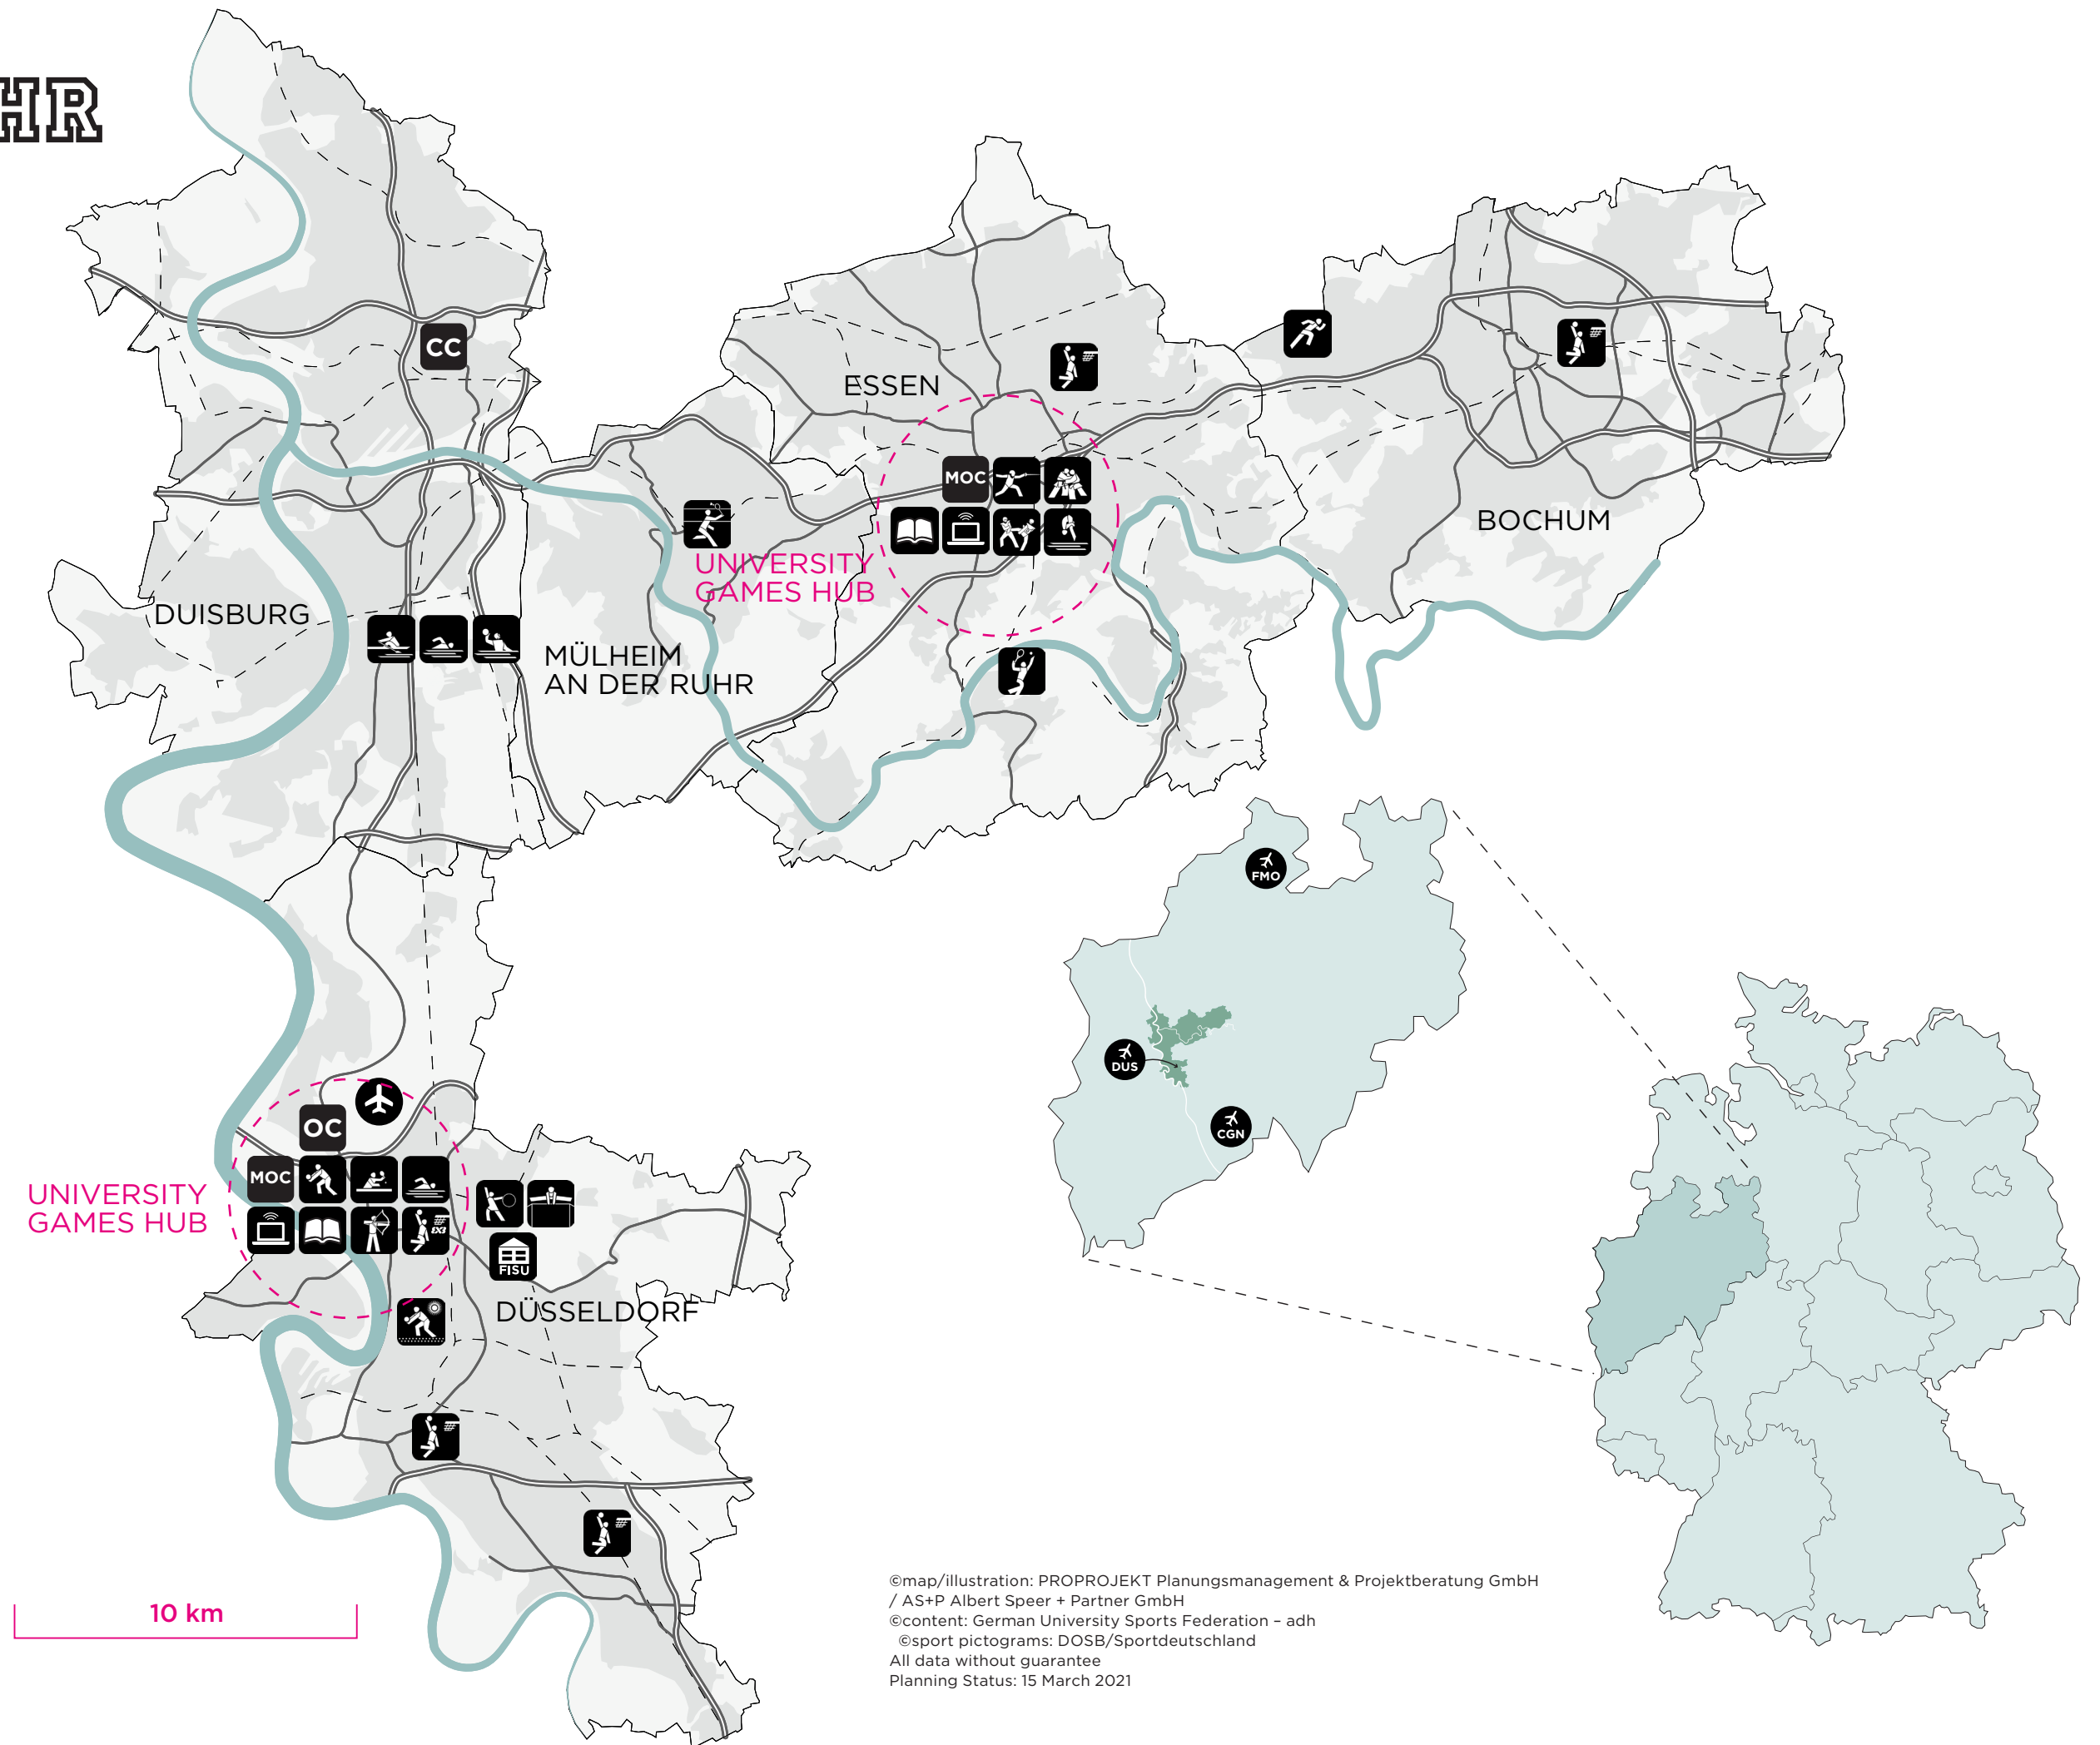

VENUES RHINE-RUHR

**RHINE-
RUHR
2025
FISU
WORLD
UNIVER-
SITY
GAMES**
SPORT
MEETS
SCIENCE

©map/illustration: PROPROJEKT Planungsmanagement & Projektberatung GmbH
 / AS+P Albert Speer + Partner GmbH
 ©content: German University Sports Federation - adh
 ©sport pictograms: DOSB/Sportdeutschland
 All data without guarantee
 Planning Status: 15 March 2021